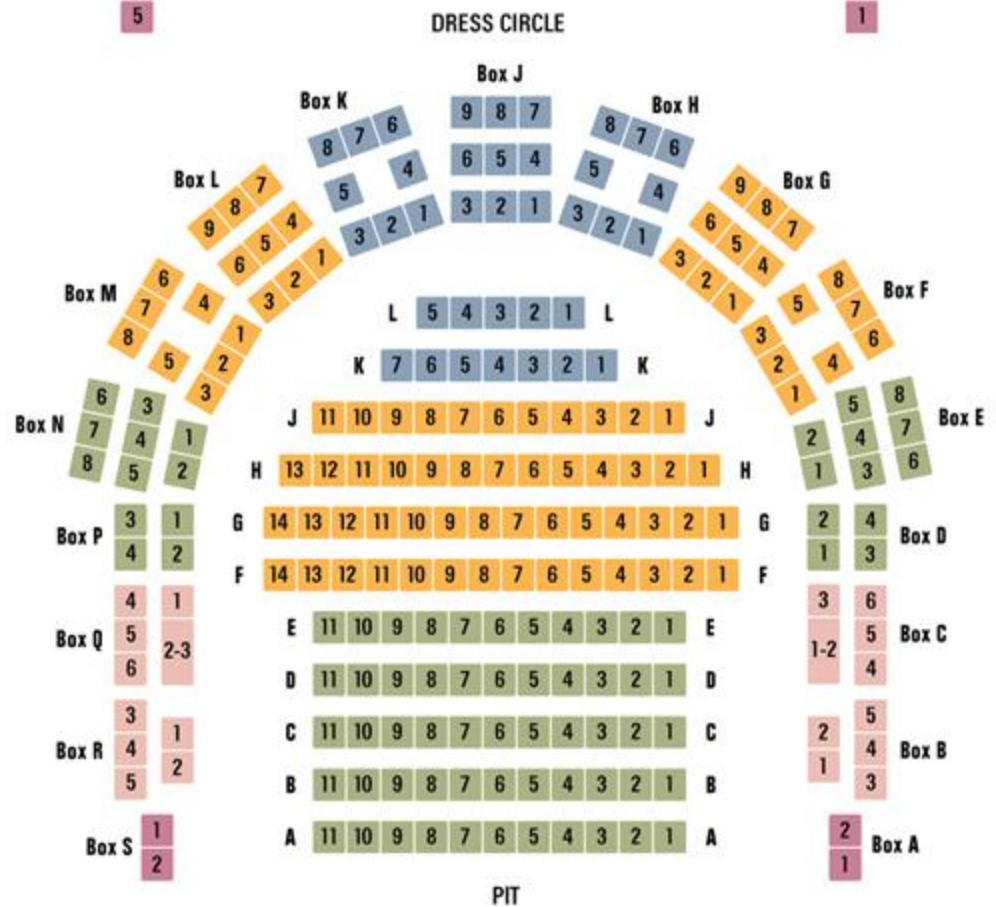

Key

- Price Band A
- Price Band B
- Price Band C
- Price Band D
- Price Band E

Please Note When the forestage is being used for performances Dress Circle Boxes **A** and **S** will become Price Band **A**
Upper Circle Boxes **A** and **Q** will become Price Band **D**

Please note that for certain performances some seats in the auditorium will offer a slightly-restricted view of the stage – for further information please enquire at time of booking your tickets.

PIT