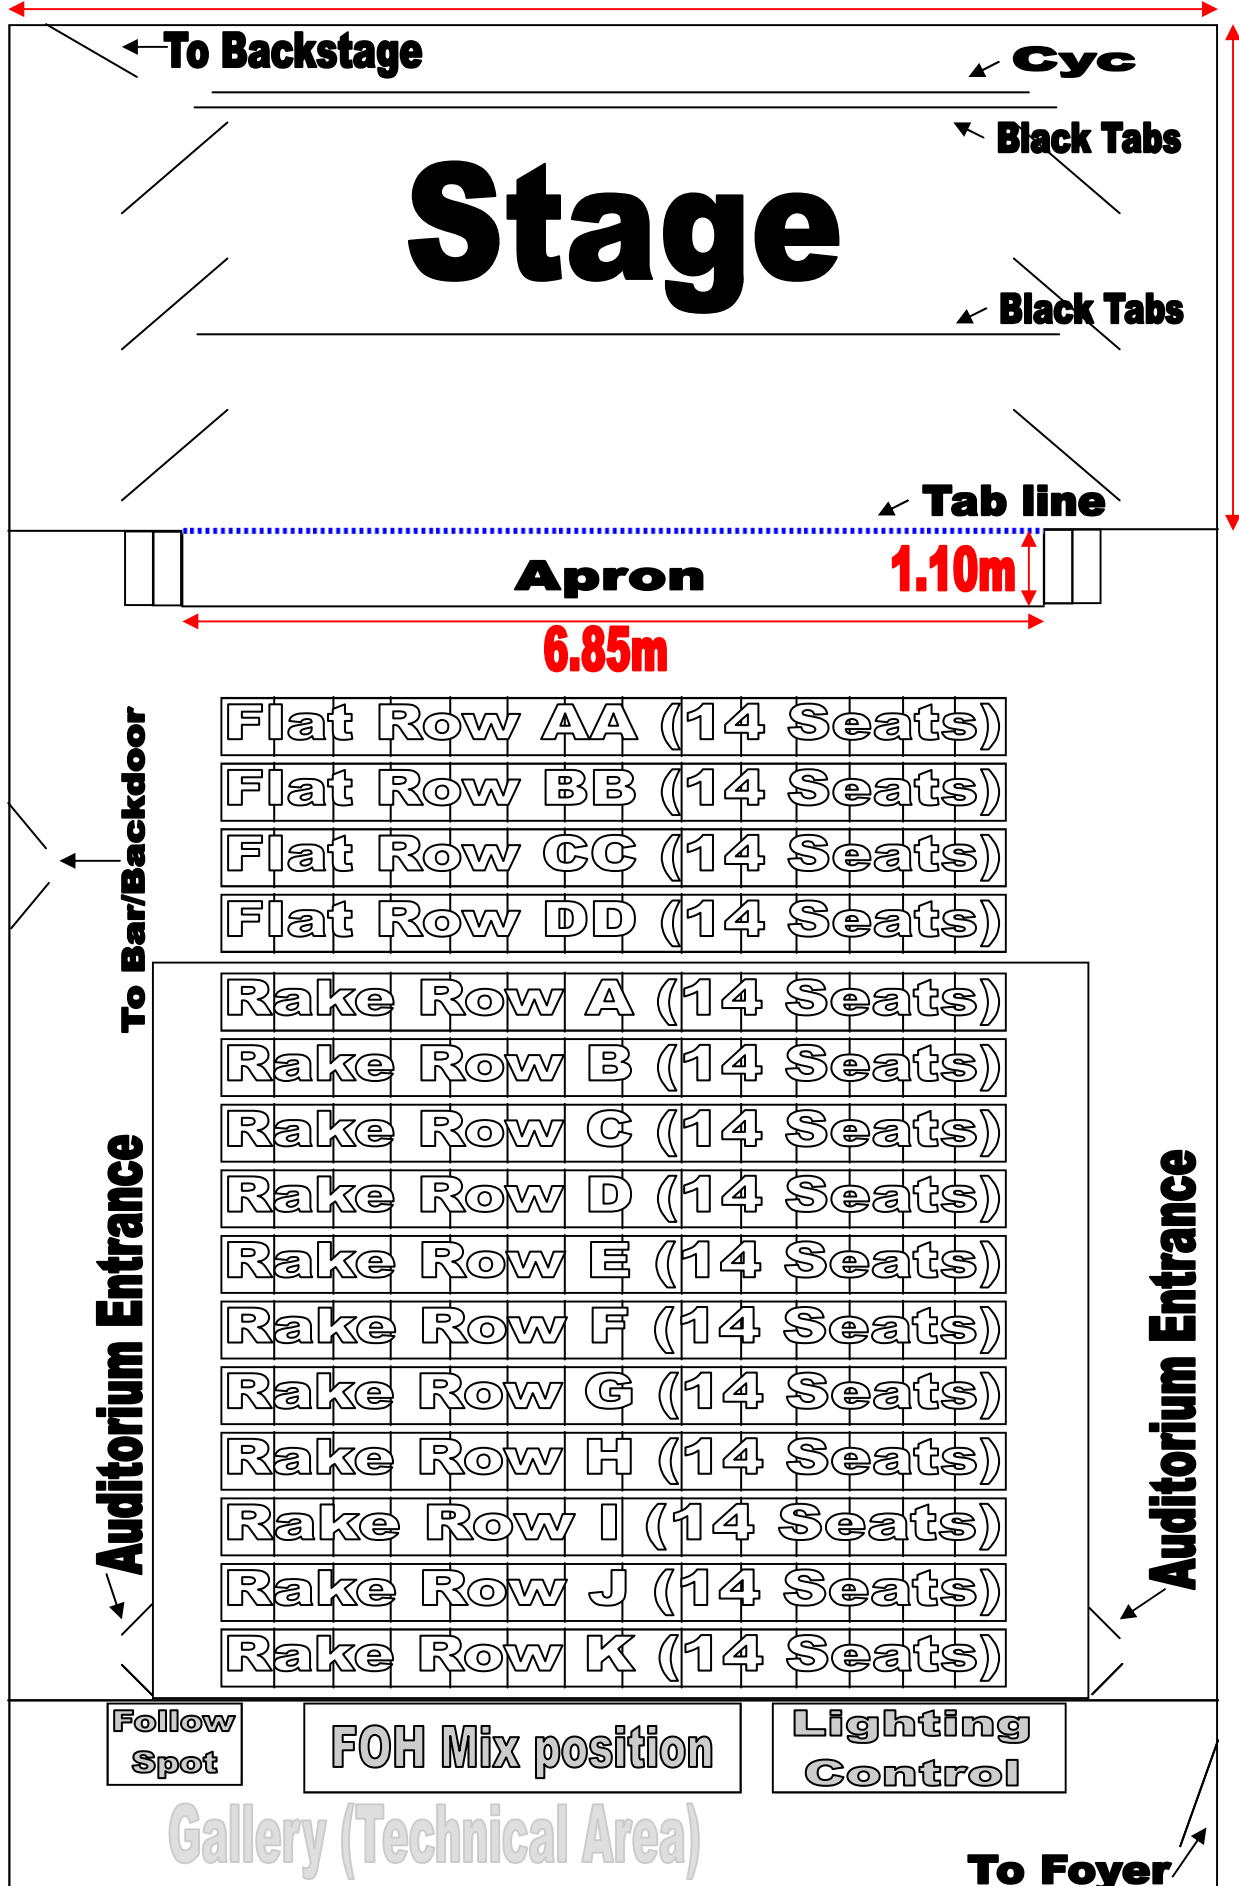

**11.85m**

**Please ensure that you email ANY requirements/requests to [technical@haverhillartscentre.co.uk](mailto:technical@haverhillartscentre.co.uk) well in advance of your booking.**