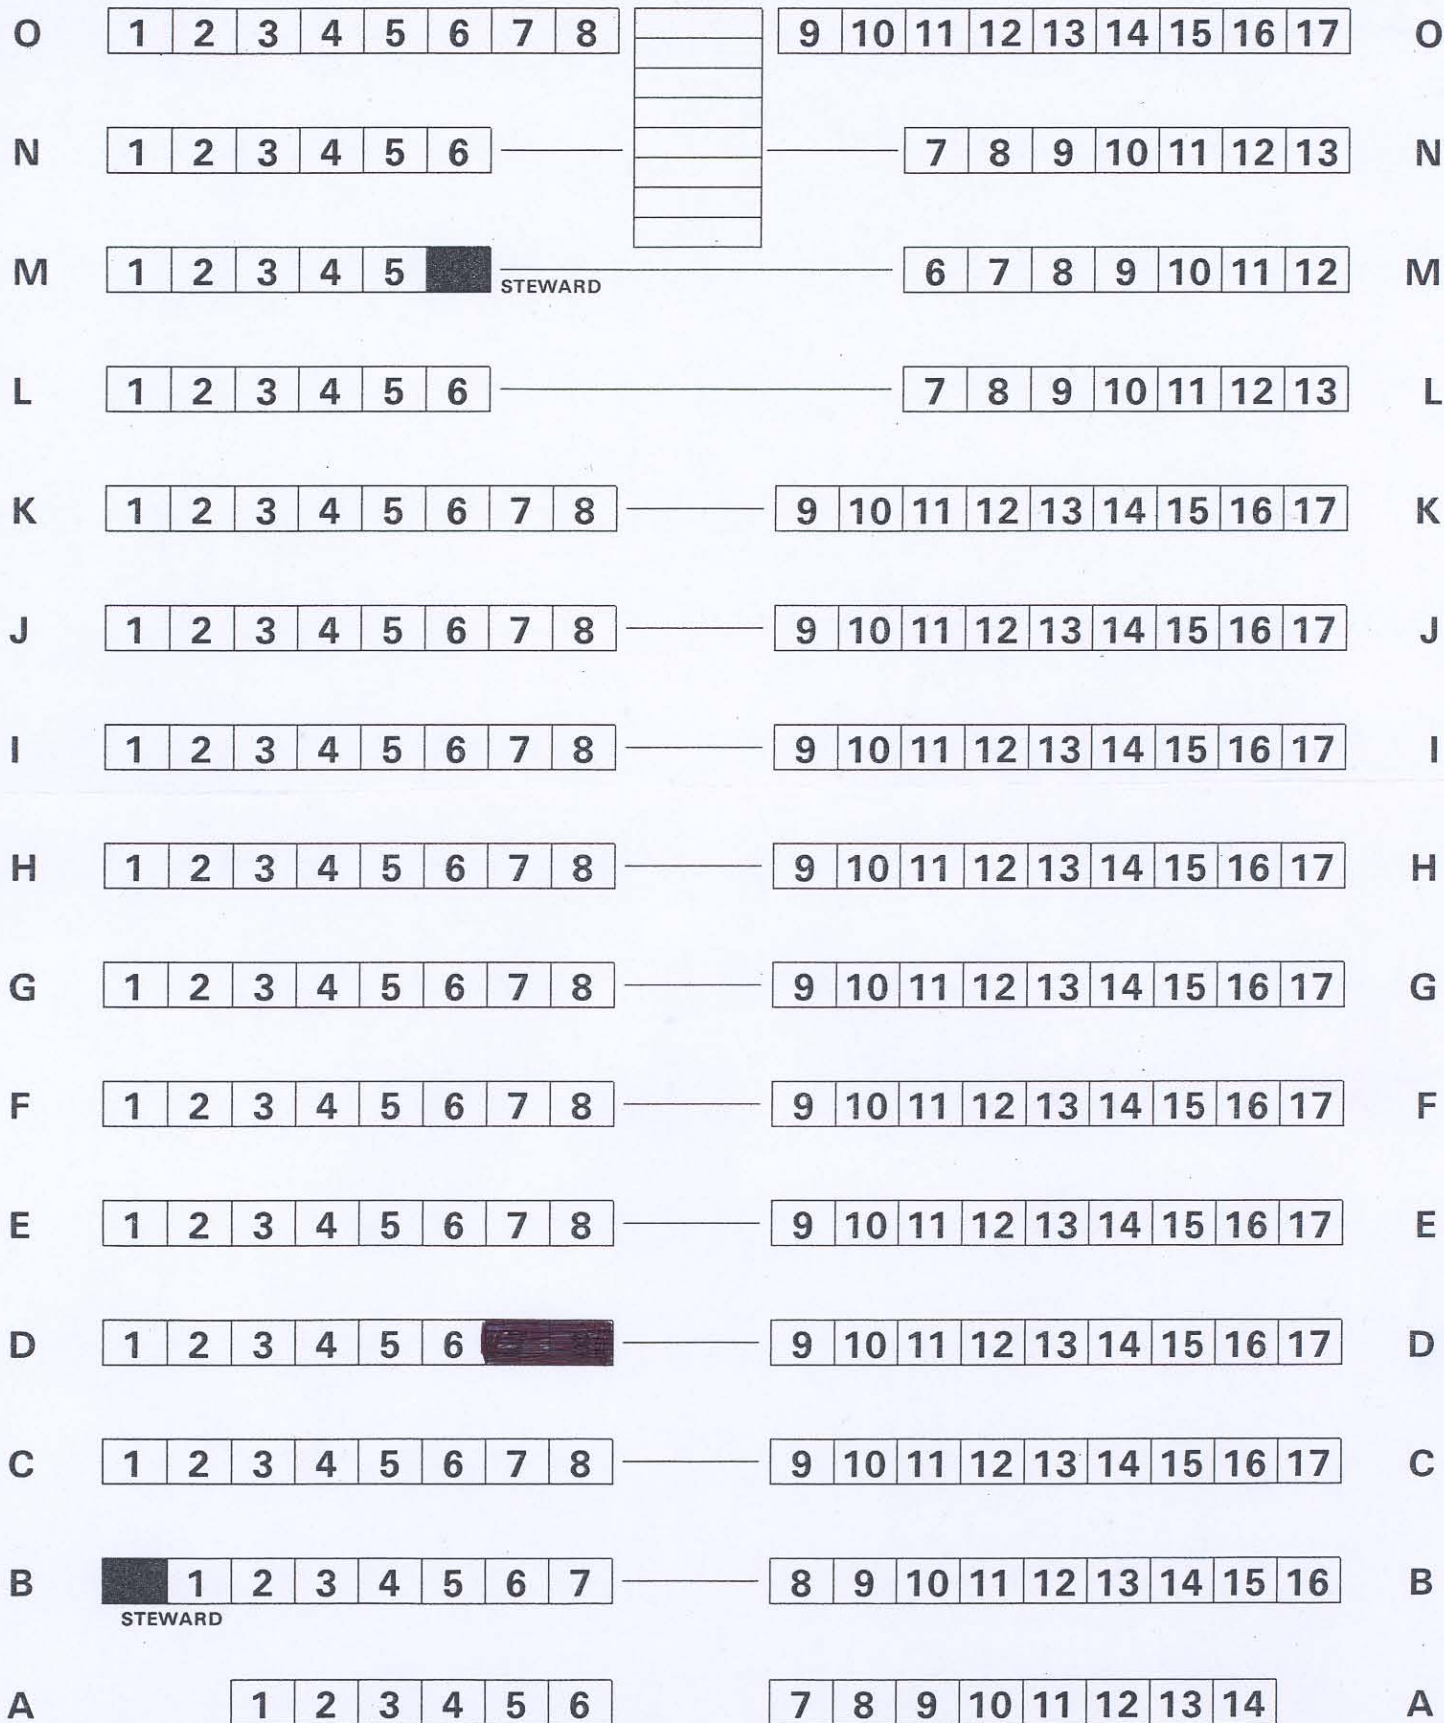

the LIBRARY theatre

SEATING PLAN

STEWARD

EXIT

Seats D7 and D8 must not be sold without consulting the manager

EXIT

STAGE